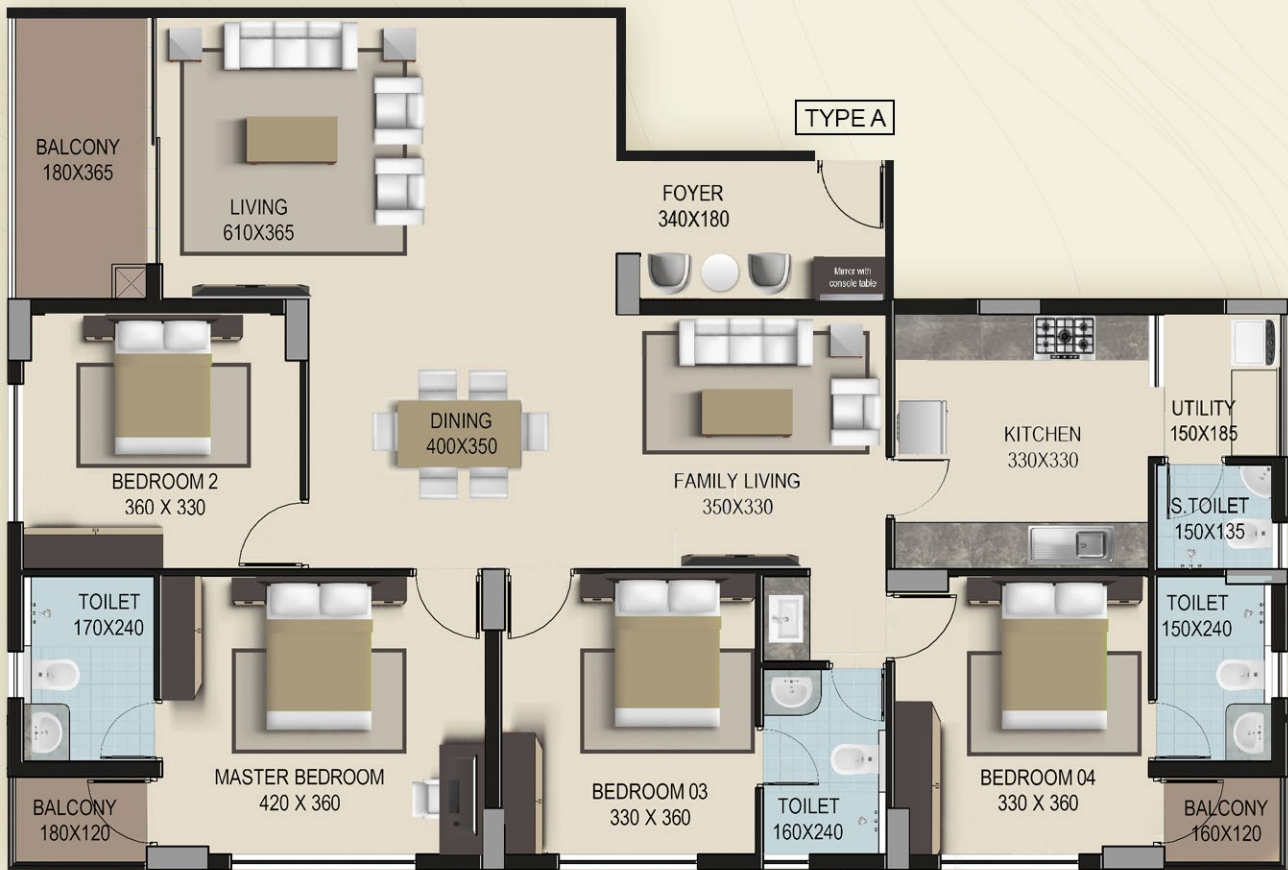

PRIME
MERIDIAN
VILLAS AND APARTMENTS

K-RERA/PRJ/ERN/013/2021

GAZEBO

BOUTIQUE APARTMENTS

**NEW
LAUNCH!**

A LIFETIME OF LUXURY

Upgrade to a better life.
Indulge your love for beauty.

Filling every day with moments of joy, Prime Meridian lays great emphasis on creating a vibrant and joyous lifestyle. Ensuring refreshing greenery and aesthetic surroundings to lift your spirit, GAZEBO brings to you the finest things in life. Your constant quest to live in a perfect home, in a lifestyle that makes each day a memorable one, comes to you in GAZEBO residencies.

TYPICAL FLOOR PLAN

Area

Type A - 2060 sq.ft

Type B - 2060 sq.ft

TYPE - A (4BHK)

Area - 2060 sq.ft

Rera Carpet Area - 1473 sq.ft

TYPE - B (4BHK)

Area - 2060 sq.ft

Rera Carpet Area - 1473 sq.ft

TYPE - B (3BHK)

Area - 2060 sq.ft

Rera Carpet Area - 1473 sq.ft

TYPE - C (4BHK)

Area - 4123 sq.ft

LOCATION MAP